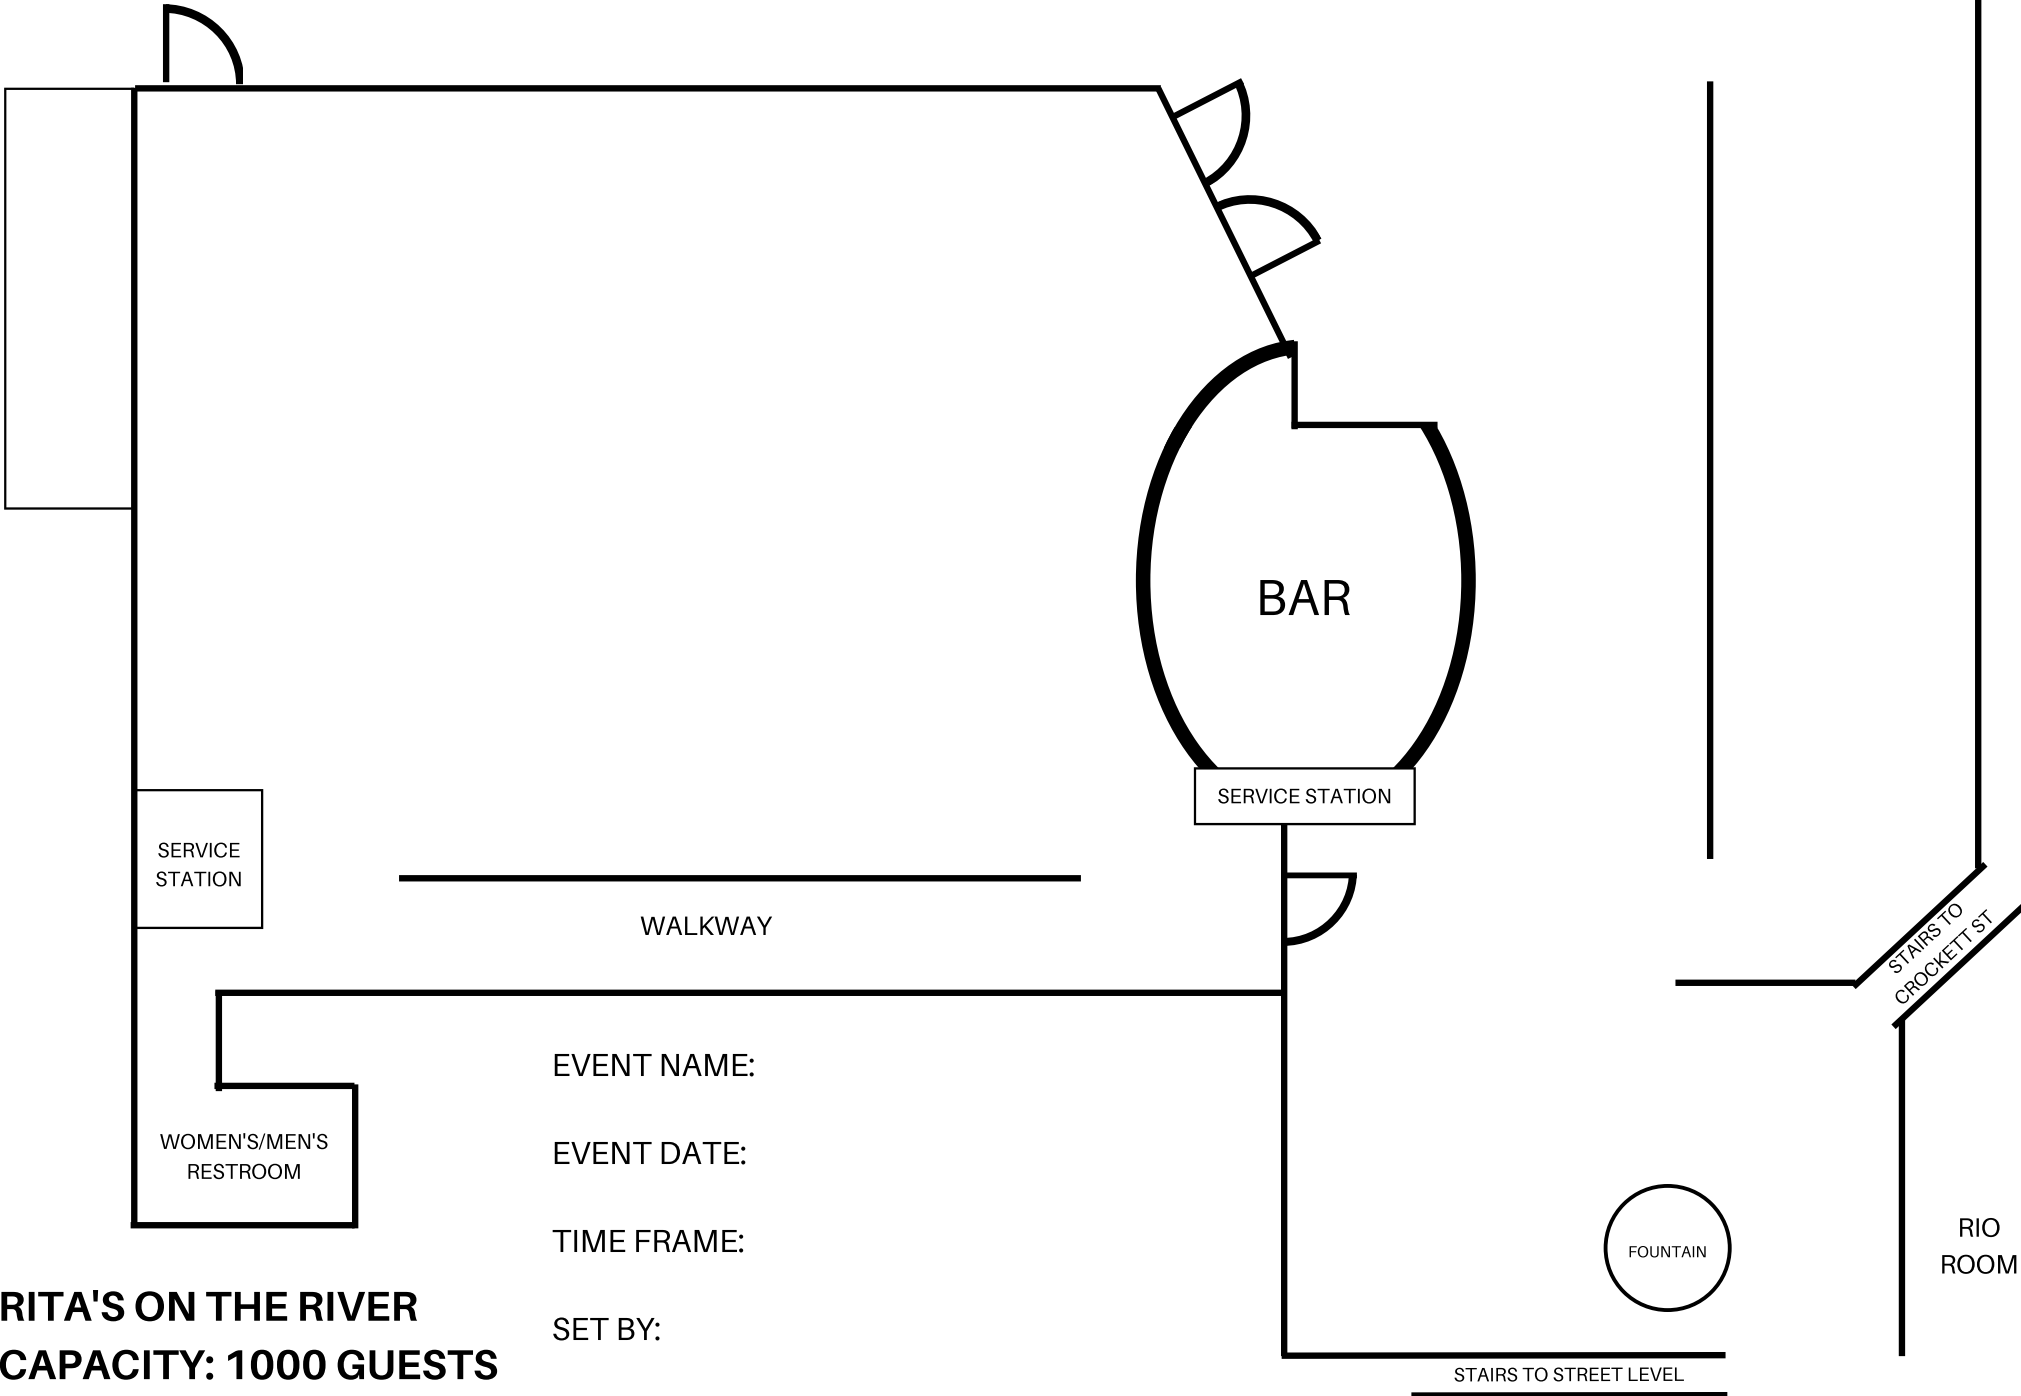

RIVER VIEW SEATING/TABLES SET TO BLOCK OFF FROM PUBLIC

RIVER WALK
ENTRANCE

RITA'S ON THE RIVER
CAPACITY: 1000 GUESTS

EVENT NAME:

EVENT DATE:

TIME FRAME:

SET BY:

RIO
ROOM

STAIRS TO STREET LEVEL

ELEVATOR

STAIRS TO
CROCKETT ST

FOUNTAIN

SERVICE STATION

BAR

WALKWAY

SERVICE
STATION

WOMEN'S/MEN'S
RESTROOM