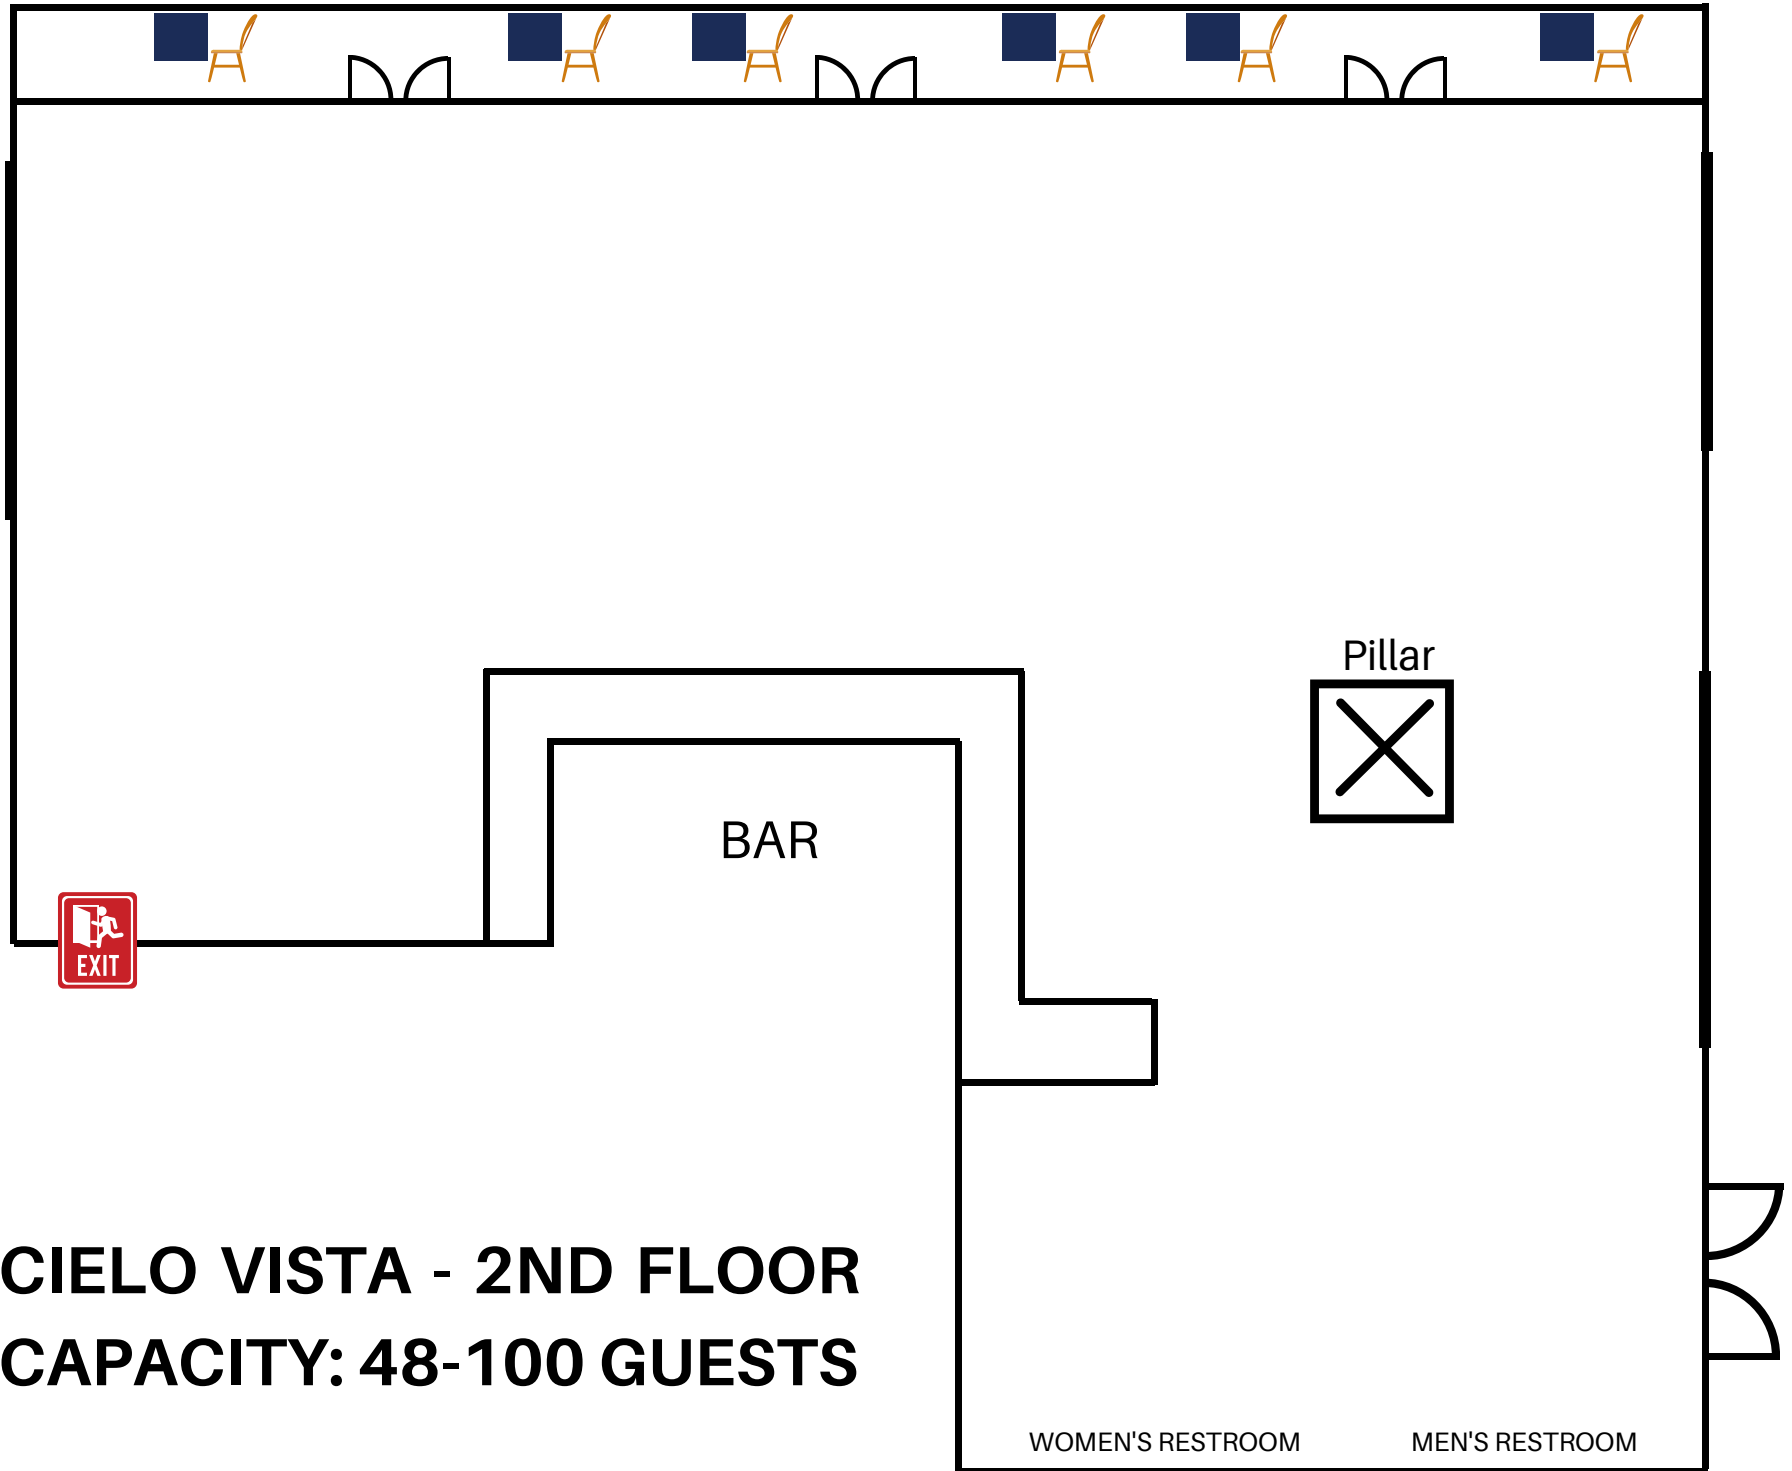

River

**CIELO VISTA - 2ND FLOOR**  
**CAPACITY: 48-100 GUESTS**