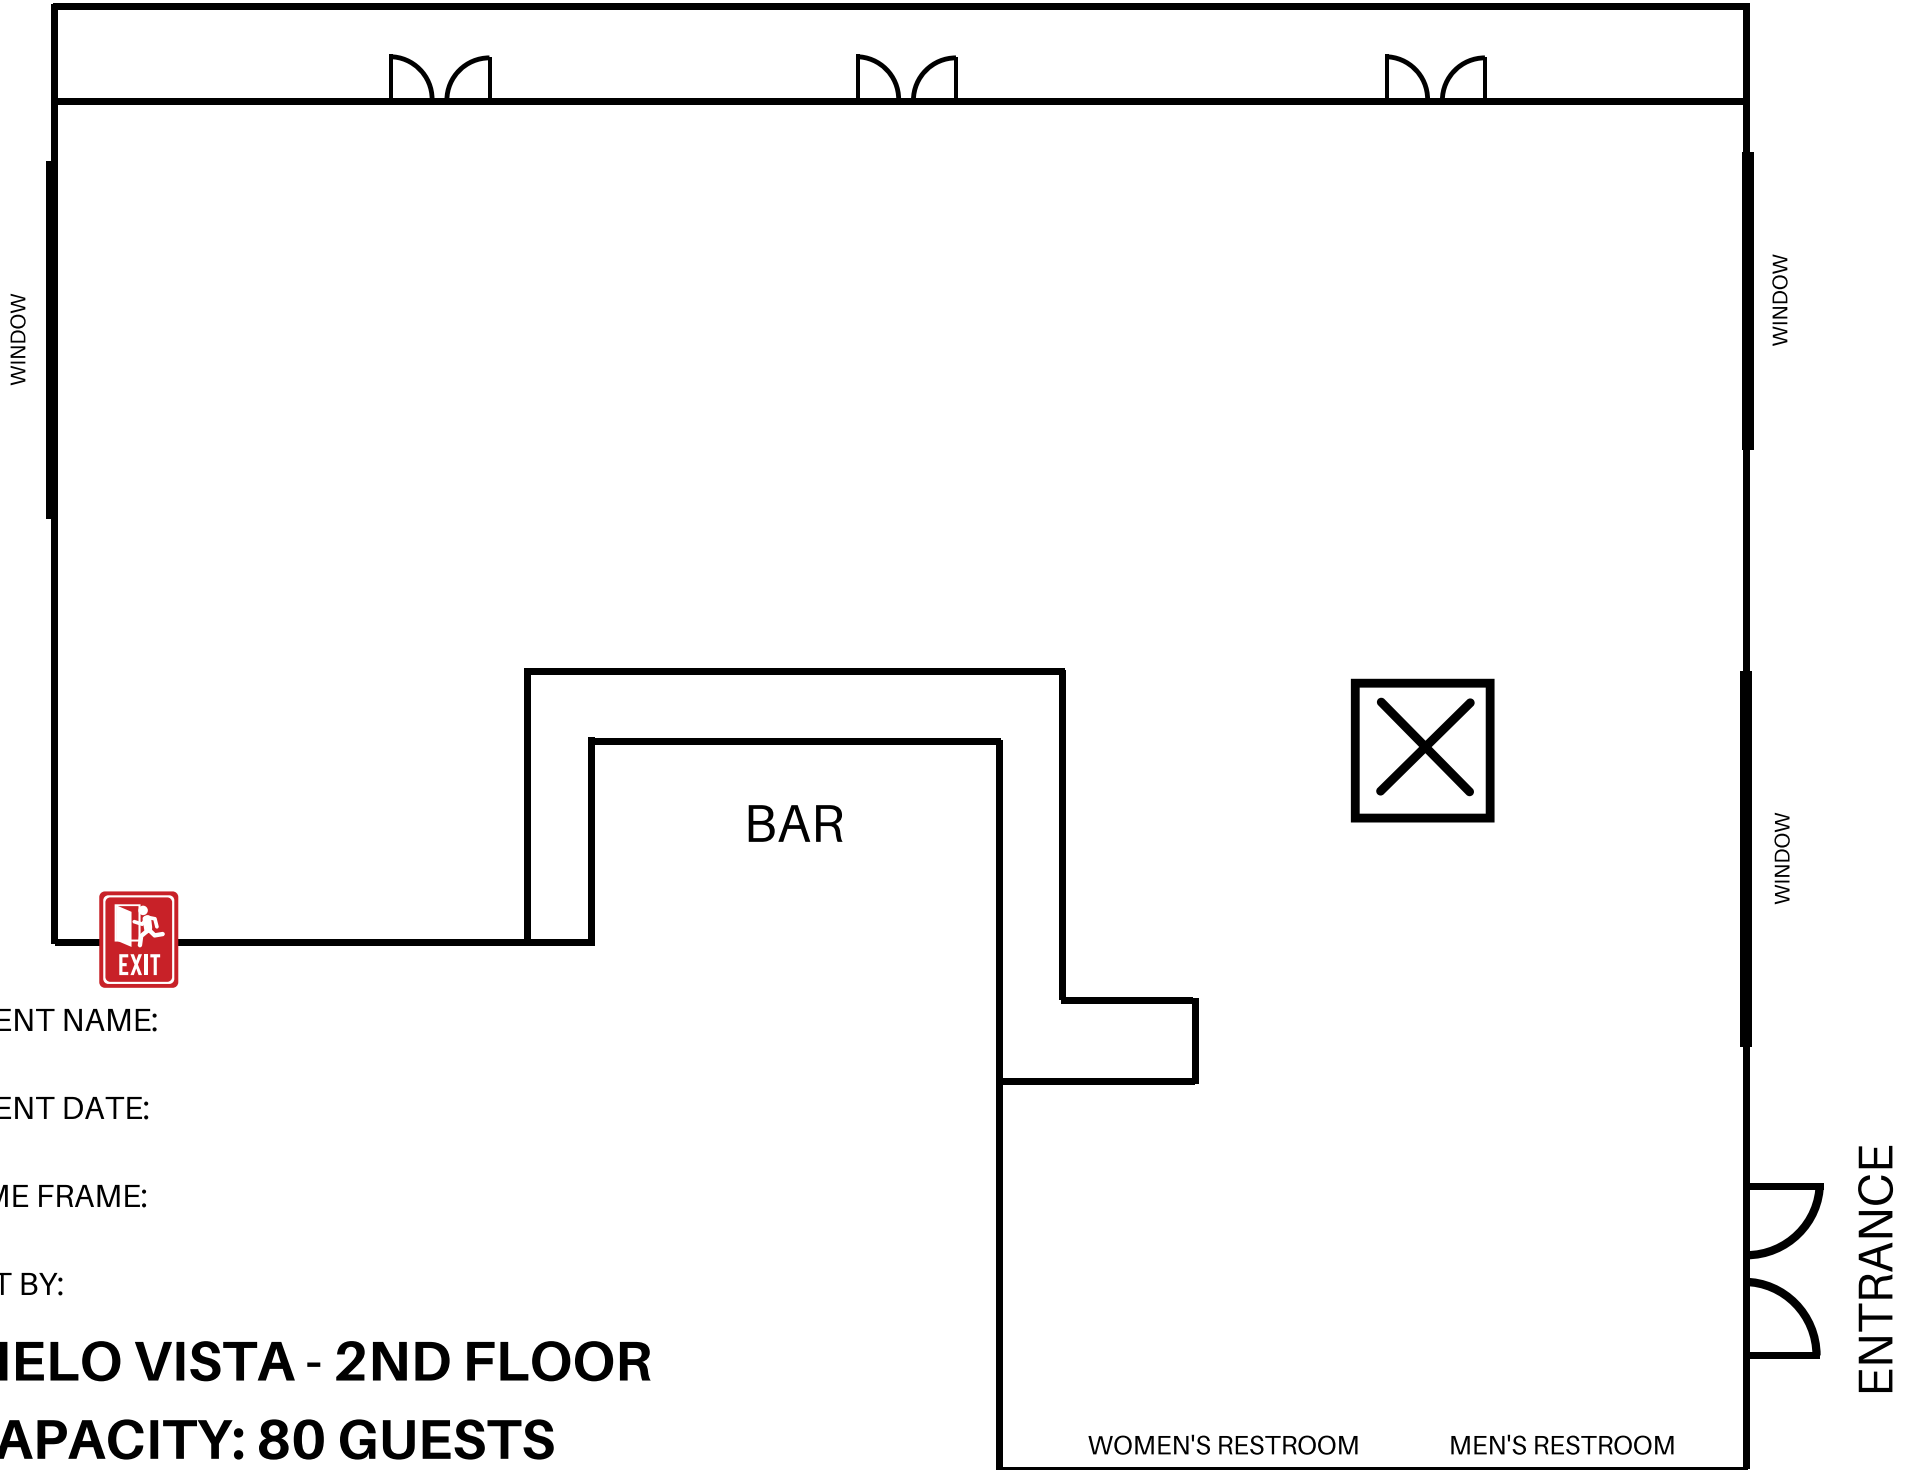

RIVER VIEW

EVENT NAME:

EVENT DATE:

TIME FRAME:

SET BY:

**CIELO VISTA - 2ND FLOOR**

**CAPACITY: 80 GUESTS**