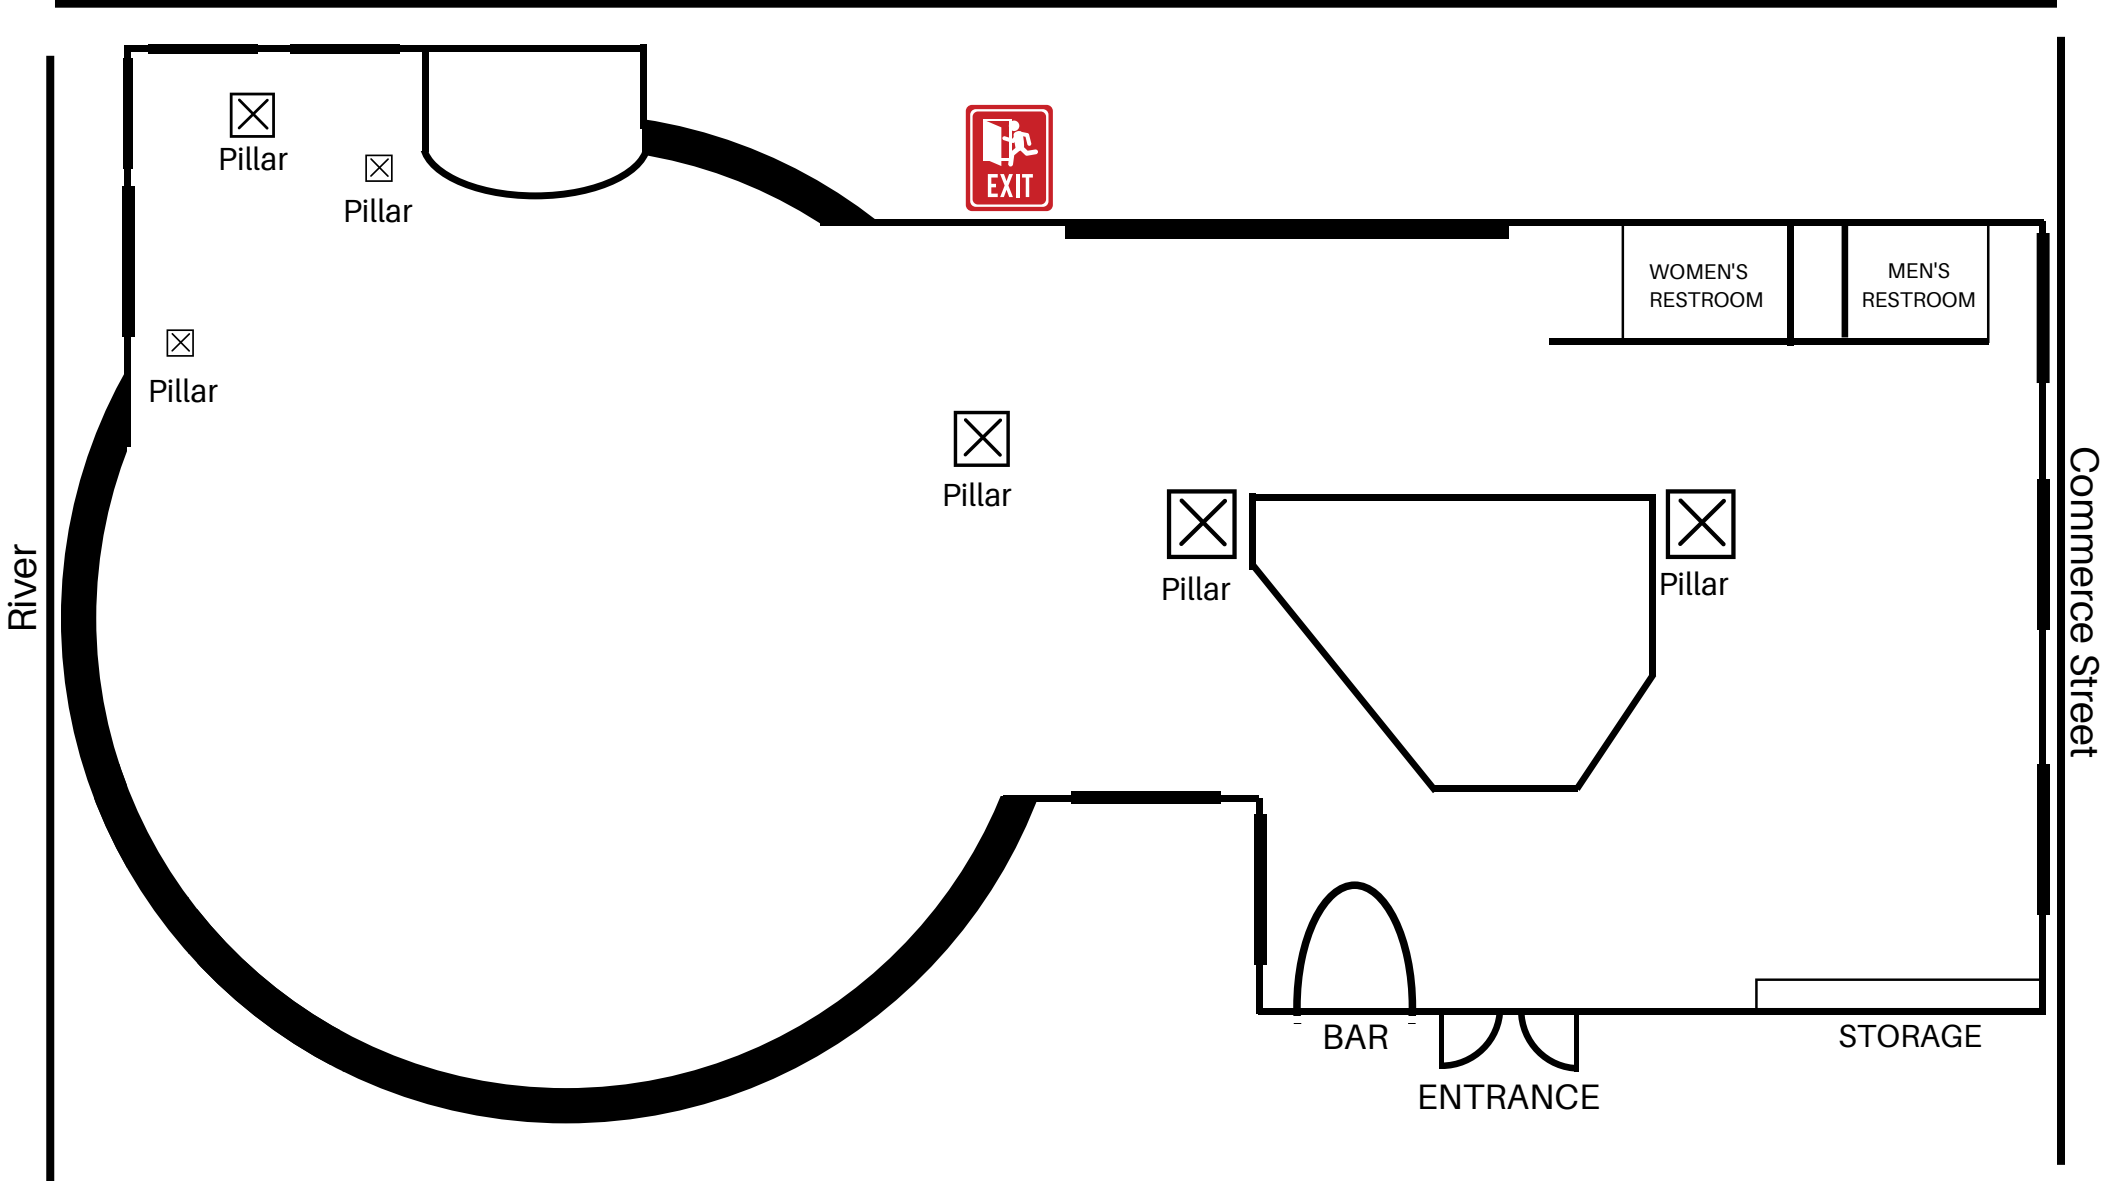

GRANDE VISTA - 2ND FLOOR

CAPACITY: 160 - 300 GUESTS

Navarro Street

River

Commerce Street